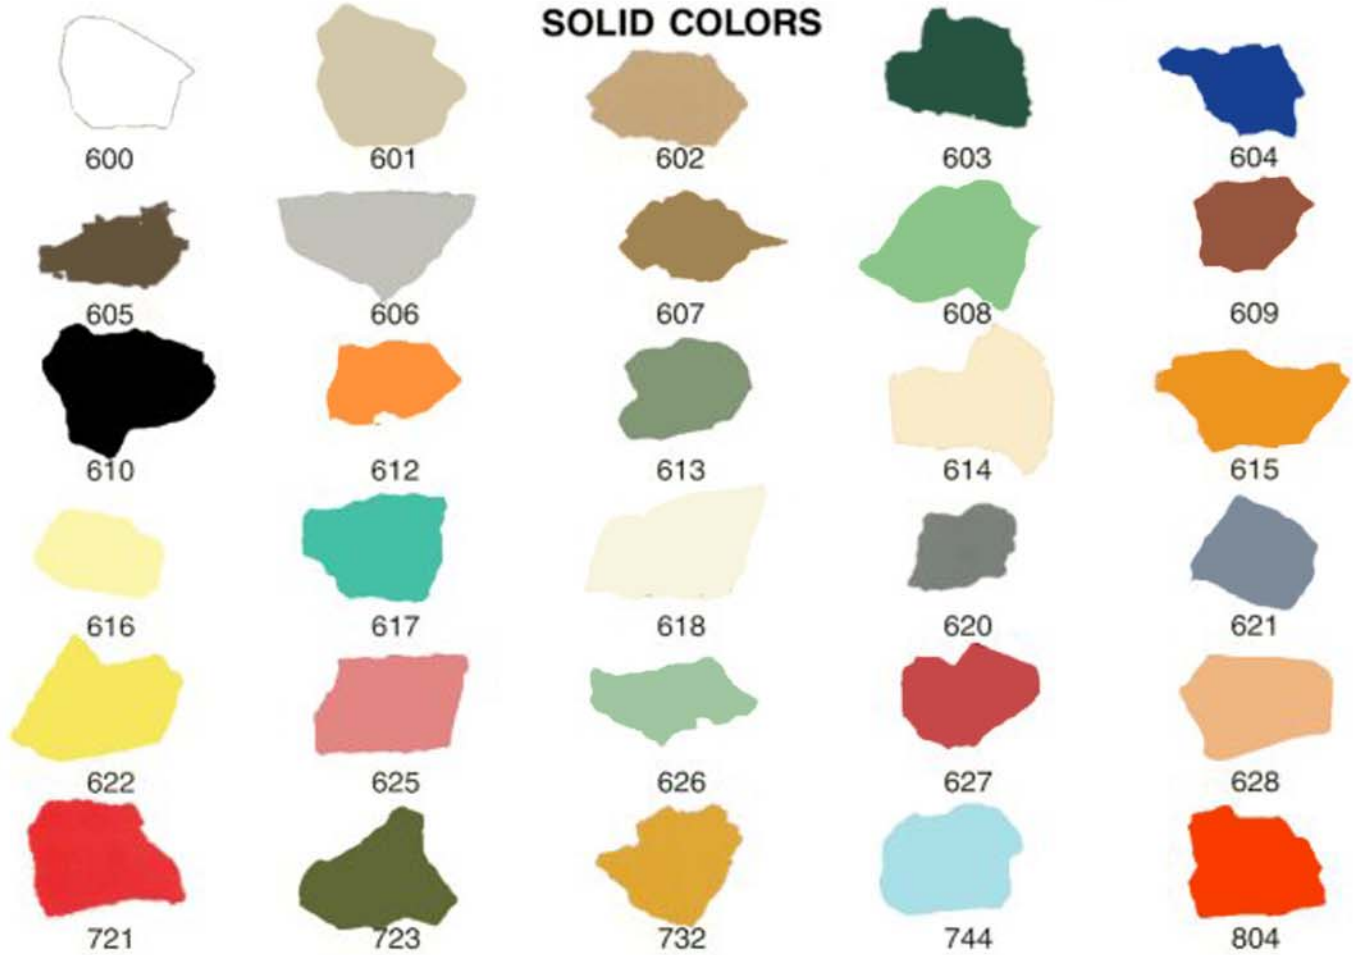

Dex-O-Tex Colorflake

Decorative Epoxy Flooring System
with 1/4" Vinyl Chips (100% Coverage)

CF 01 - Gray, White

CF 02 - Light Blue, Gray, White

CF 03 - Tan, Light Green, White

CF 04 - Gray, Black, White

CF 05 - Dark Blue, Light Blue, White

CF 06 - Dark Green, Beige, White

CF 07 - Red, White

CF 08 - Brown, Light Brown, White

CF 09 - Camel Tan, Gray, White

Printed color charts approximate actual color. Final color approval should be made from actual sample.
Final color appearance is affected by lighting, surface texture and method of application.
Other colors and combinations are available. Consult your Dex-O-Tex Representative for additional selections.

PLASTIC CHIPS

SOLID COLORS

STRIPED COLORS

Color Chart provides a basic representation of the color.
Slight differences may occur in color and appearance.
Samples and custom colors available upon request.